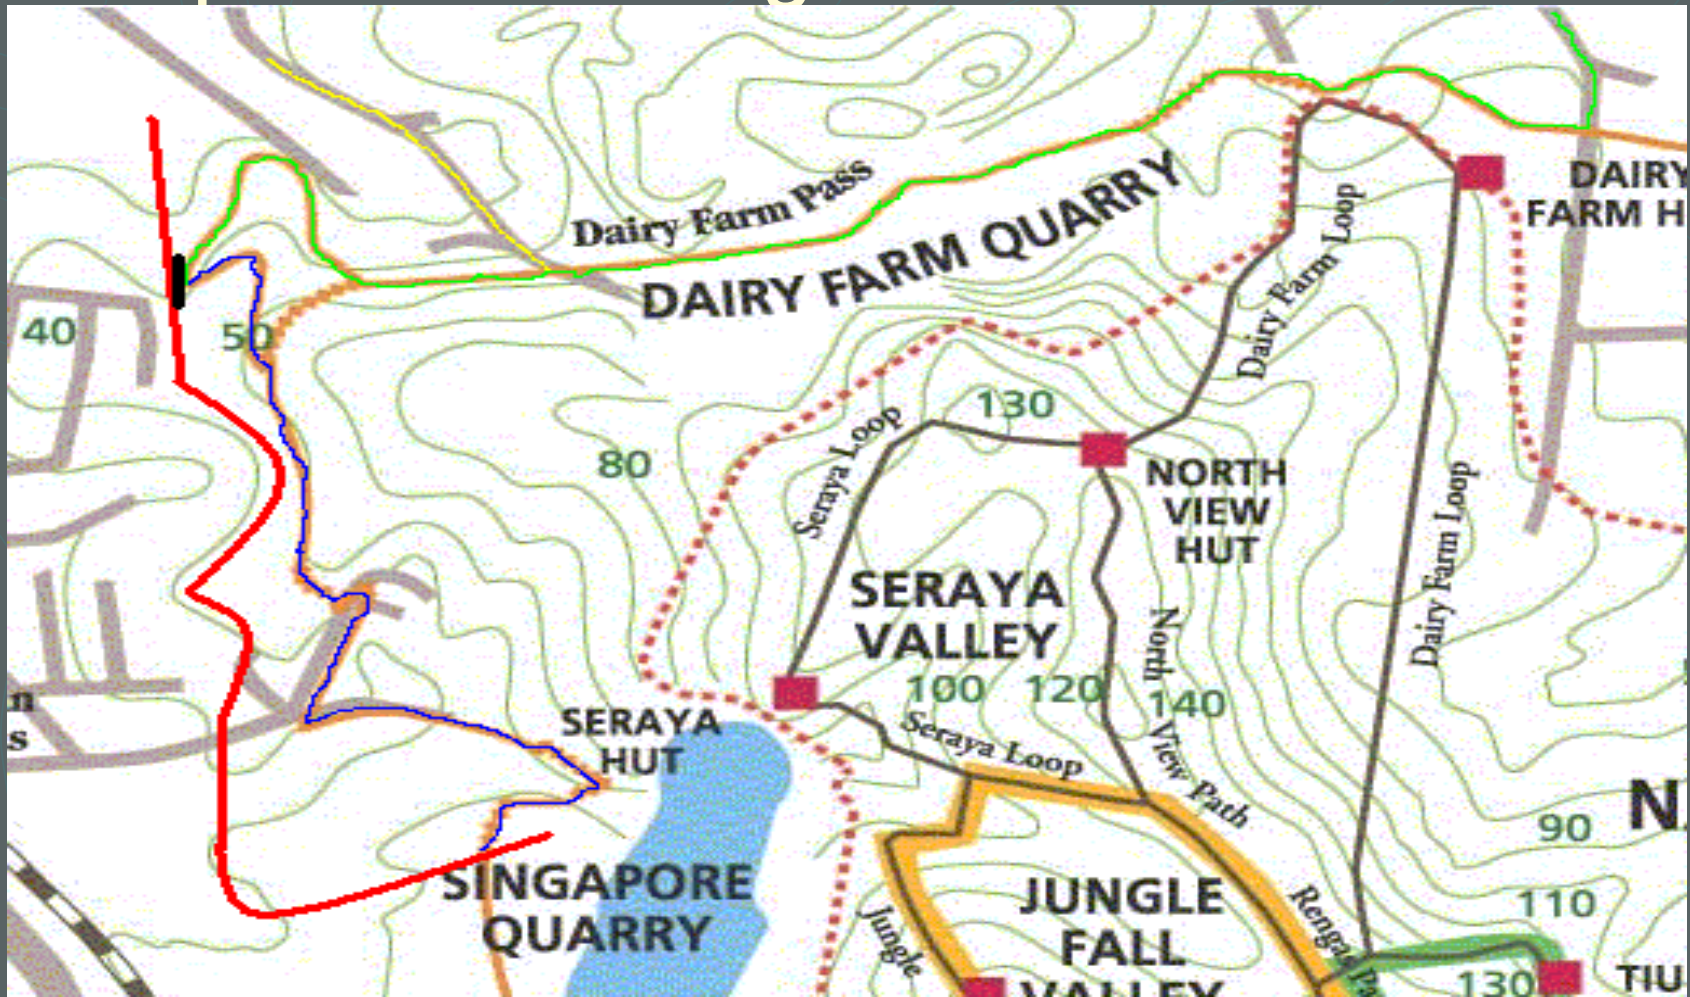

Proposed Routing